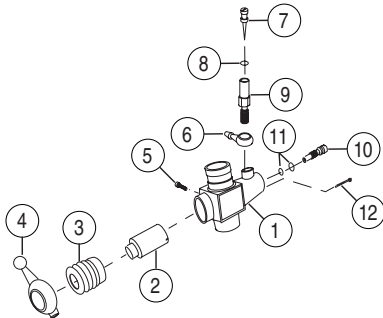

DURATRAX

STREET FORCE GP™

VELOCITY .15 OPTIONAL SLIDE VALVE CARBURETOR PARTS LIST

Stock #	Description	
DTXG0603	Idle Needle.....	10 x1pc
DTXG0622	Needle Valve.....	7 x1pc
DTXG0759	Slide Valve	2 x1pc
DTXG0803	Throttle Arm.....	4 x1pc
DTXG0812	Throttle Stop	12 x1pc
DTXG0465	Carburetor Setting Pin	5 x1pc
DTXG0402	Carburetor Boot	3 x1pc
DTXG0412	Carburetor Body	1 x1pc
DTXG0557	Fuel Inlet Nozzle.....	6 x1pc
DTXG0630	Needle O-Ring	8 x1pc
DTXG0617	Needle Socket.....	9 x1pc
DTXG0607	Idle Needle O-Ring	11 x2pcs